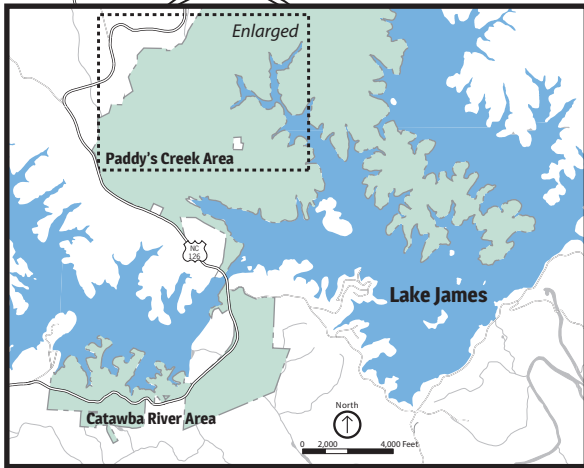

LAKE JAMES STATE PARK

MOUNTAIN BIKE TRAIL SYSTEM

126

Paddy's Creek Area

East Wimba Loop

West Wimba Loop

Upper Tindo Loop

Lower Tindo Loop